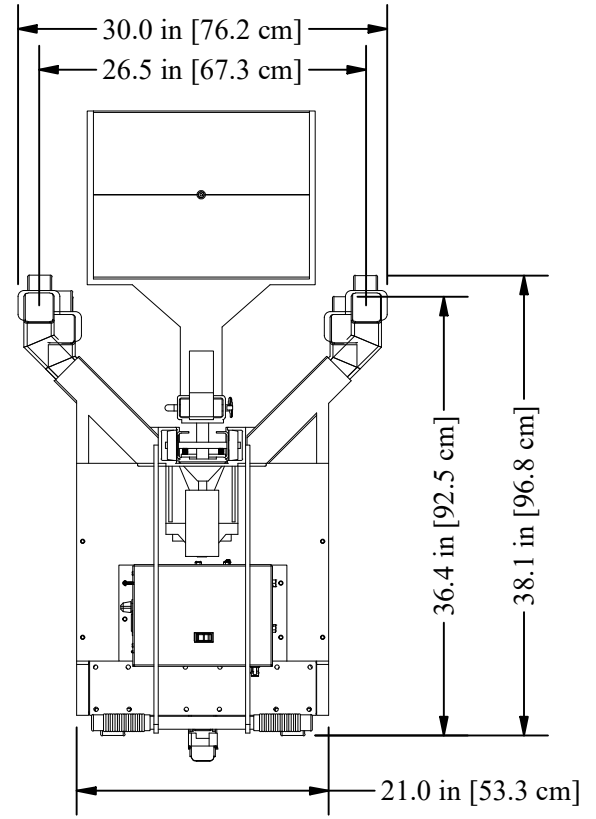

EASY LIFT DC POWERED NARROW AISLE ROLL TRANSPORTER WITH V-PAN

LIFT HEIGHT	LOWERED HEIGHT	ELEVATED HEIGHT
20 in [50.8 cm]	54.3 in [137.9 cm]	63.9 in [162.2 cm]
40 in [101.6 cm]	71.3 in [181.1 cm]	72.8 in [184.8 cm]
48 in [121.9 cm]	78.3 in [198.9 cm]	79.8 in [202.6 cm]
60 in [152.4 cm]	89.3 in [226.8 cm]	90.8 in [230.5 cm]
72 in [182.9 cm]	95.3 in [242.1 cm]	96.8 in [245.7 cm]
74 in [188.0 cm]	104.3 in [264.9 cm]	105.8 in [268.6 cm]

* Equipment configuration varies based on weight capacity