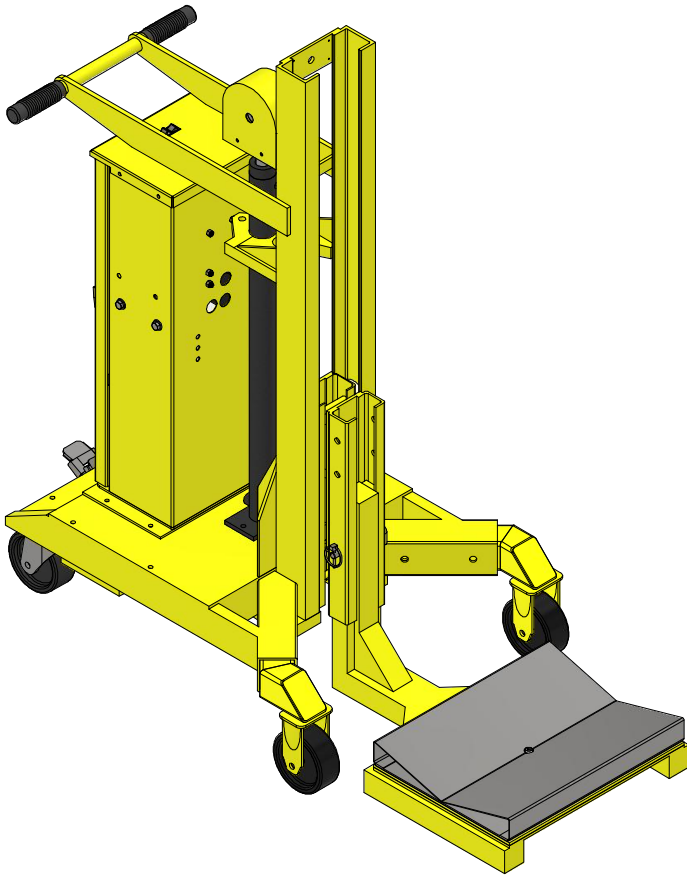

EASY LIFT DC POWERED NARROW AISLE ROLL TRANSPORTER WITH V-PAN

LIFT HEIGHT	LOWERED HEIGHT	ELEVATED HEIGHT
20 in [50.8 cm]	54.3 in [137.9 cm]	63.9 in [162.2 cm]
40 in [101.6 cm]	71.3 in [181.1 cm]	72.8 in [184.8 cm]
48 in [121.9 cm]	78.3 in [198.9 cm]	79.8 in [202.6 cm]
60 in [152.4 cm]	89.3 in [226.8 cm]	90.8 in [230.5 cm]
72 in [182.9 cm]	95.3 in [242.1 cm]	96.8 in [245.7 cm]
74 in [188.0 cm]	104.3 in [264.9 cm]	105.8 in [268.6 cm]

* Equipment configuration varies based on weight capacity