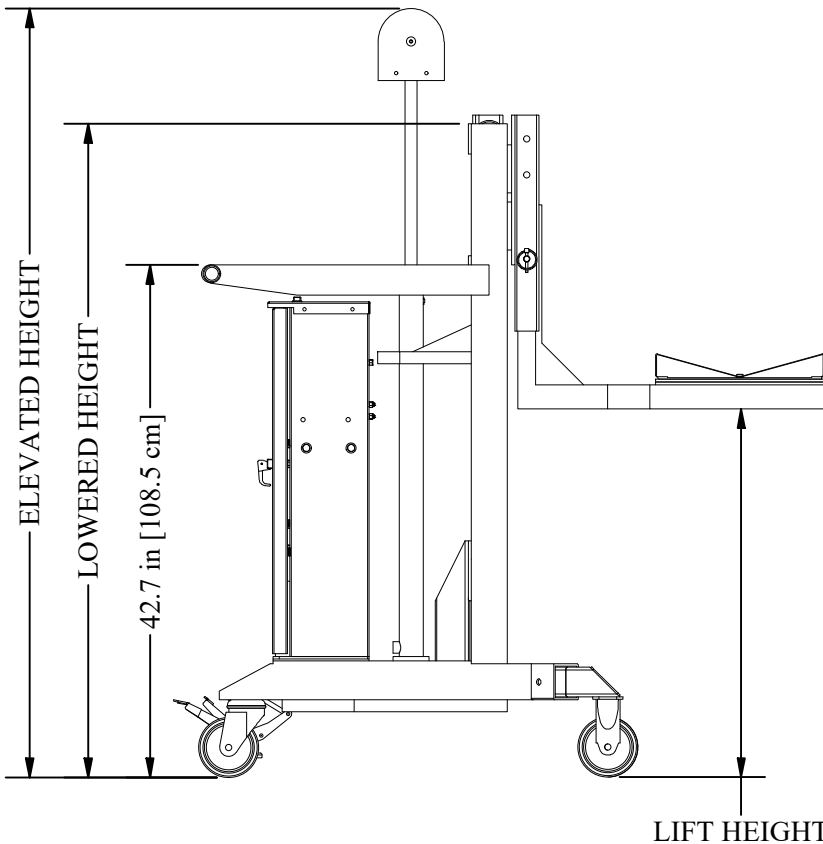

EASY LIFT DC POWERED NARROW AISLE ROLL TRANSPORTER WITH V-PAN

LIFT HEIGHT	LOWERED HEIGHT	ELEVATED HEIGHT
20 in [50.8 cm]	54.3 in [137.9 cm]	63.9 in [162.2 cm]
40 in [101.6 cm]	71.3 in [181.1 cm]	72.8 in [184.8 cm]
48 in [121.9 cm]	78.3 in [198.9 cm]	79.8 in [202.6 cm]
60 in [152.4 cm]	89.3 in [226.8 cm]	90.8 in [230.5 cm]
72 in [182.9 cm]	95.3 in [242.1 cm]	96.8 in [245.7 cm]
74 in [188.0 cm]	104.3 in [264.9 cm]	105.8 in [268.6 cm]

* Equipment configuration varies based on weight capacity