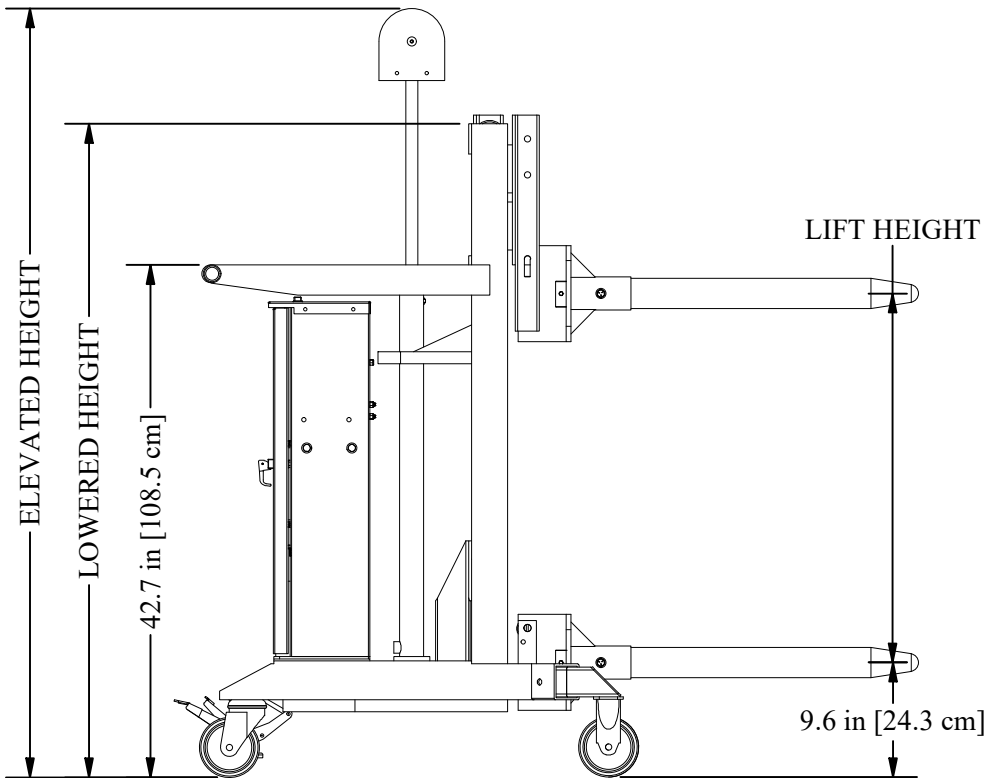

EASY LIFT DC POWERED NARROW AISLE ROLL TRANSPORTER WITH ROLL POST

LIFT HEIGHT	LOWERED HEIGHT	ELEVATED HEIGHT
20 in [50.8 cm]	54.3 in [137.9 cm]	63.9 in [162.2 cm]
40 in [101.6 cm]	71.3 in [181.1 cm]	72.8 in [184.8 cm]
48 in [121.9 cm]	78.3 in [198.9 cm]	79.8 in [202.6 cm]
60 in [152.4 cm]	89.3 in [226.8 cm]	90.8 in [230.5 cm]
72 in [182.9 cm]	95.3 in [242.1 cm]	96.8 in [245.7 cm]
74 in [188.0 cm]	104.3 in [264.9 cm]	105.8 in [268.6 cm]

* Equipment configuration varies based on weight capacity