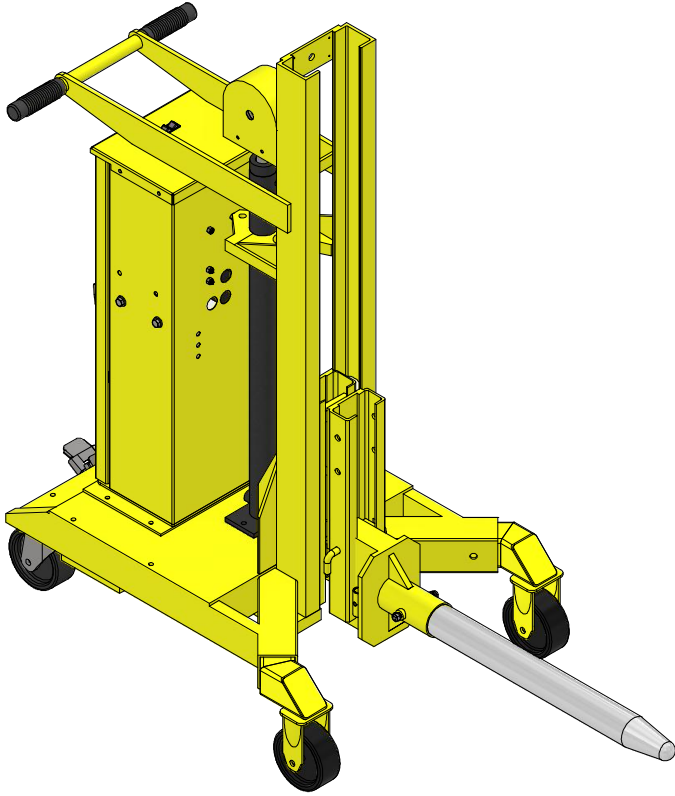

EASY LIFT DC POWERED NARROW AISLE ROLL TRANSPORTER WITH ROLL POST

LIFT HEIGHT	LOWERED HEIGHT	ELEVATED HEIGHT
20 in [50.8 cm]	54.3 in [137.9 cm]	63.9 in [162.2 cm]
40 in [101.6 cm]	71.3 in [181.1 cm]	72.8 in [184.8 cm]
48 in [121.9 cm]	78.3 in [198.9 cm]	79.8 in [202.6 cm]
60 in [152.4 cm]	89.3 in [226.8 cm]	90.8 in [230.5 cm]
72 in [182.9 cm]	95.3 in [242.1 cm]	96.8 in [245.7 cm]
74 in [188.0 cm]	104.3 in [264.9 cm]	105.8 in [268.6 cm]

* Equipment configuration varies based on weight capacity