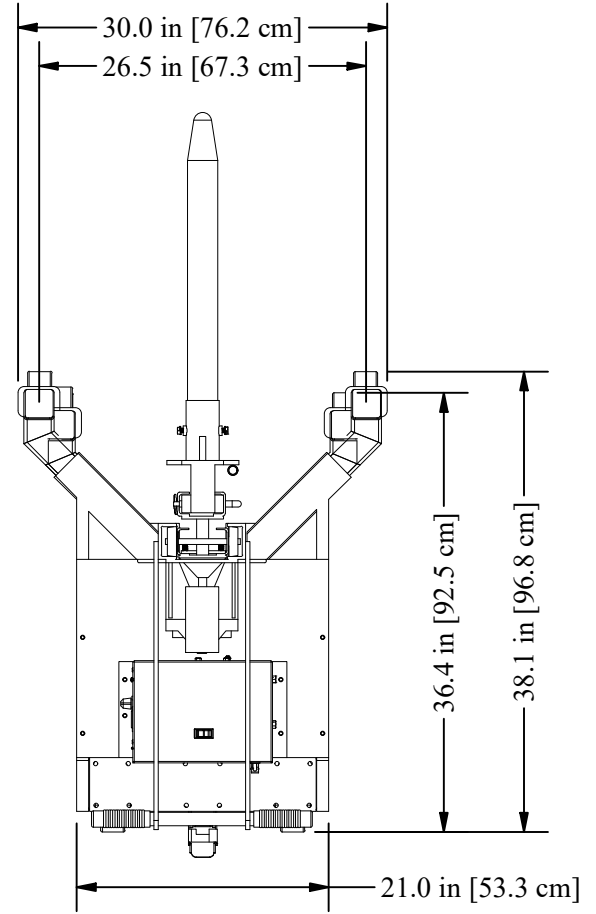

EASY LIFT DC POWERED NARROW AISLE ROLL TRANSPORTER WITH ROLL POST

LIFT HEIGHT	LOWERED HEIGHT	ELEVATED HEIGHT
20 in [50.8 cm]	54.3 in [137.9 cm]	63.9 in [162.2 cm]
40 in [101.6 cm]	71.3 in [181.1 cm]	72.8 in [184.8 cm]
48 in [121.9 cm]	78.3 in [198.9 cm]	79.8 in [202.6 cm]
60 in [152.4 cm]	89.3 in [226.8 cm]	90.8 in [230.5 cm]
72 in [182.9 cm]	95.3 in [242.1 cm]	96.8 in [245.7 cm]
74 in [188.0 cm]	104.3 in [264.9 cm]	105.8 in [268.6 cm]

* Equipment configuration varies based on weight capacity