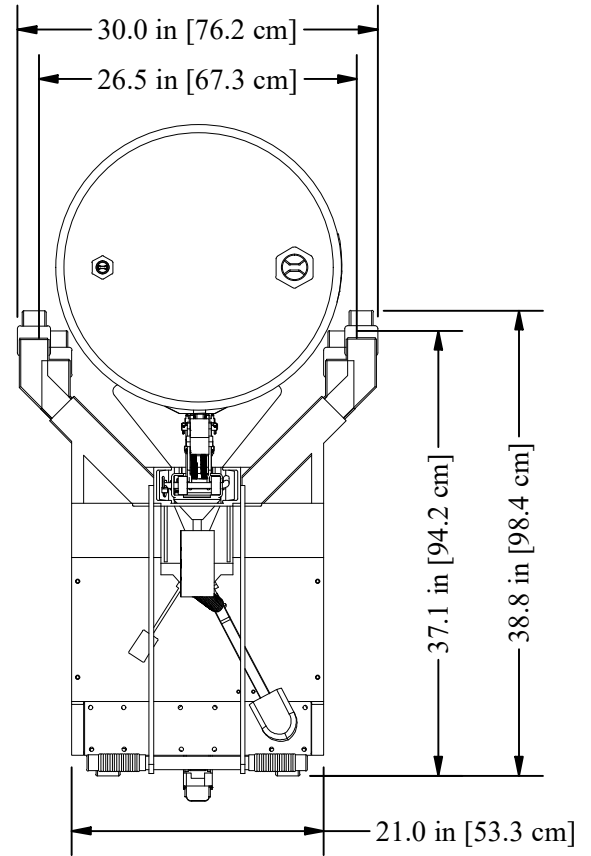

EASY LIFT NARROW AISLE DRUM TRANSPORTER

LIFT HEIGHT	LOWERED HEIGHT	ELEVATED HEIGHT
20 in [50.8 cm]	54.3 in [137.9 cm]	69.0 in [175.3 cm]
40 in [101.6 cm]	71.3 in [181.1 cm]	86.0 in [218.4 cm]
48 in [121.9 cm]	78.3 in [198.9 cm]	93.0 in [236.2 cm]
60 in [152.4 cm]	89.3 in [226.8 cm]	104 in [264.2 cm]
72 in [182.9 cm]	95.3 in [242.1 cm]	110 in [279.4 cm]
74 in [188.0 cm]	104.3 in [264.9 cm]	119 in [302.3 cm]

* Equipment configuration varies based on weight capacity