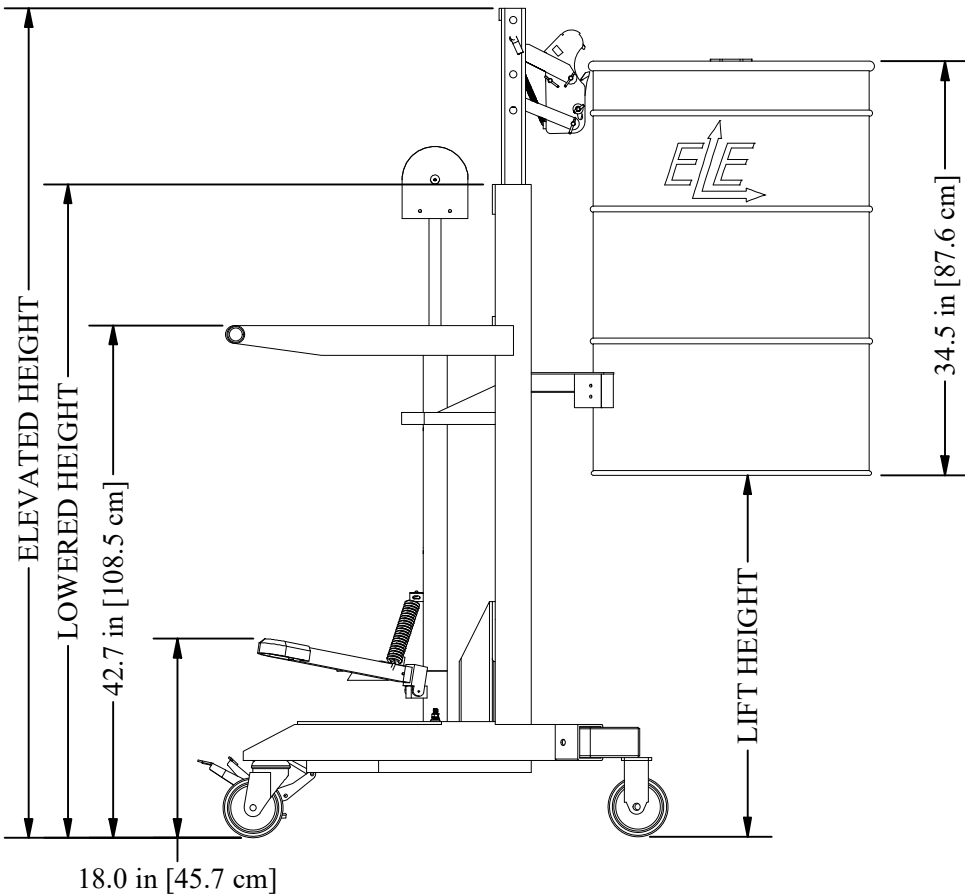

EASY LIFT NARROW AISLE DRUM TRANSPORTER

LIFT HEIGHT	LOWERED HEIGHT	ELEVATED HEIGHT
20 in [50.8 cm]	54.3 in [137.9 cm]	69.0 in [175.3 cm]
40 in [101.6 cm]	71.3 in [181.1 cm]	86.0 in [218.4 cm]
48 in [121.9 cm]	78.3 in [198.9 cm]	93.0 in [236.2 cm]
60 in [152.4 cm]	89.3 in [226.8 cm]	104 in [264.2 cm]
72 in [182.9 cm]	95.3 in [242.1 cm]	110 in [279.4 cm]
74 in [188.0 cm]	104.3 in [264.9 cm]	119 in [302.3 cm]

* Equipment configuration varies based on weight capacity