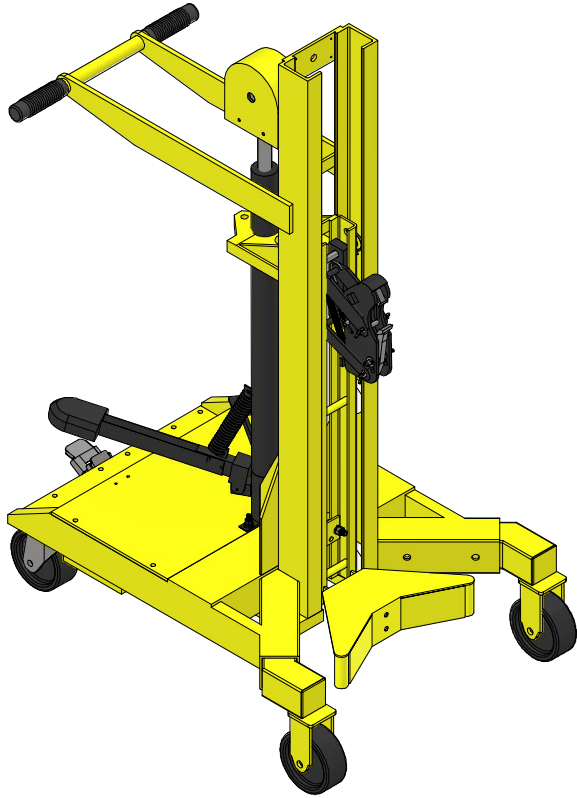

EASY LIFT NARROW AISLE DRUM TRANSPORTER

LIFT HEIGHT	LOWERED HEIGHT	ELEVATED HEIGHT
20 in [50.8 cm]	54.3 in [137.9 cm]	69.0 in [175.3 cm]
40 in [101.6 cm]	71.3 in [181.1 cm]	86.0 in [218.4 cm]
48 in [121.9 cm]	78.3 in [198.9 cm]	93.0 in [236.2 cm]
60 in [152.4 cm]	89.3 in [226.8 cm]	104 in [264.2 cm]
72 in [182.9 cm]	95.3 in [242.1 cm]	110 in [279.4 cm]
74 in [188.0 cm]	104.3 in [264.9 cm]	119 in [302.3 cm]

* Equipment configuration varies based on weight capacity