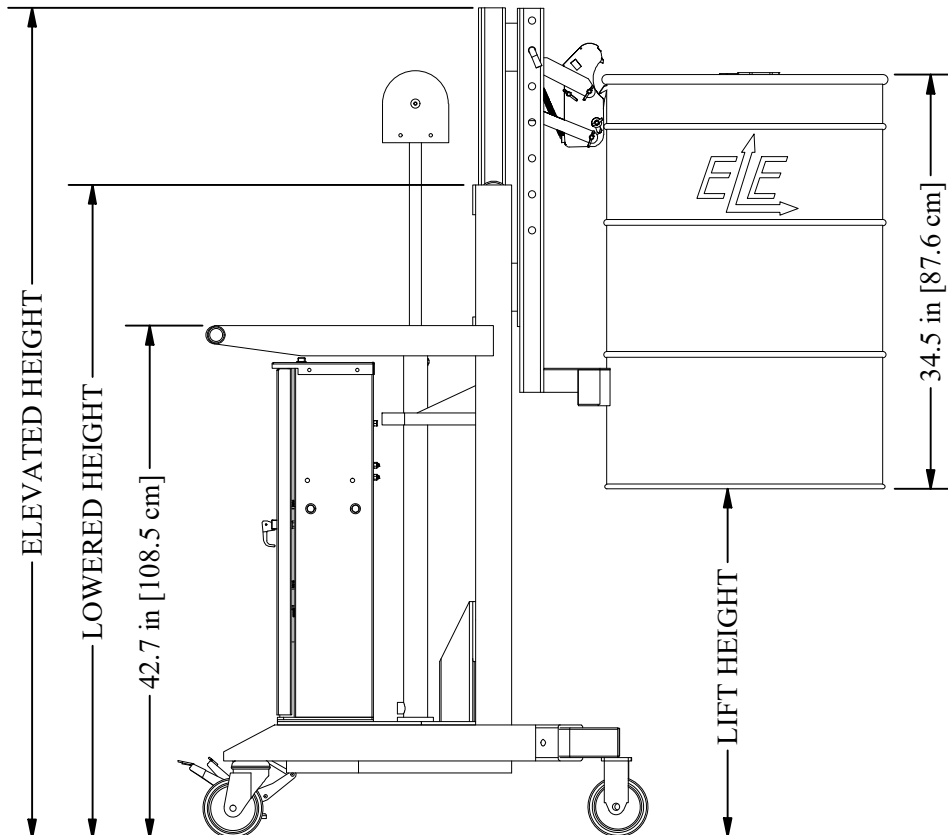

EASY LIFT DC POWERED NARROW AISLE DRUM TRANSPORTER

LIFT HEIGHT	LOWERED HEIGHT	ELEVATED HEIGHT
20 in [50.8 cm]	54.3 in [137.9 cm]	69.0 in [175.3 cm]
40 in [101.6 cm]	71.3 in [181.1 cm]	86.0 in [218.4 cm]
48 in [121.9 cm]	78.3 in [198.9 cm]	93.0 in [236.2 cm]
60 in [152.4 cm]	89.3 in [226.8 cm]	104 in [264.2 cm]
72 in [182.9 cm]	95.3 in [242.1 cm]	110 in [279.4 cm]
74 in [188.0 cm]	104.3 in [264.9 cm]	119 in [302.3 cm]

* Equipment configuration varies based on weight capacity