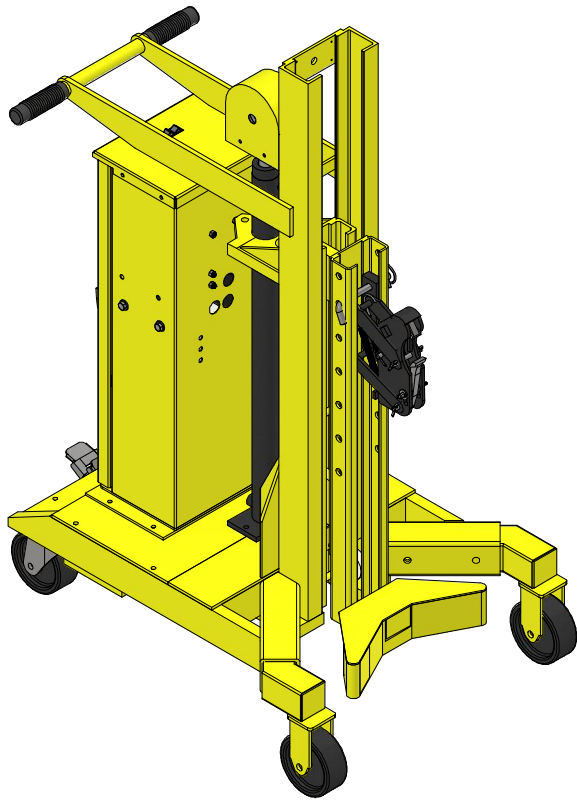

EASY LIFT DC POWERED NARROW AISLE DRUM TRANSPORTER

LIFT HEIGHT	LOWERED HEIGHT	ELEVATED HEIGHT
20 in [50.8 cm]	54.3 in [137.9 cm]	69.0 in [175.3 cm]
40 in [101.6 cm]	71.3 in [181.1 cm]	86.0 in [218.4 cm]
48 in [121.9 cm]	78.3 in [198.9 cm]	93.0 in [236.2 cm]
60 in [152.4 cm]	89.3 in [226.8 cm]	104 in [264.2 cm]
72 in [182.9 cm]	95.3 in [242.1 cm]	110 in [279.4 cm]
74 in [188.0 cm]	104.3 in [264.9 cm]	119 in [302.3 cm]

* Equipment configuration varies based on weight capacity