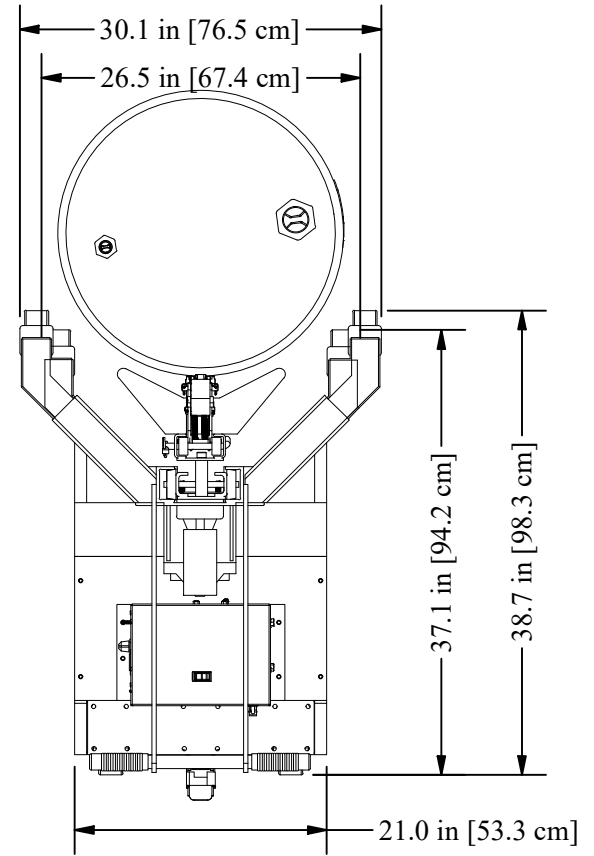

EASY LIFT DC POWERED NARROW AISLE DRUM TRANSPORTER

LIFT HEIGHT	LOWERED HEIGHT	ELEVATED HEIGHT
20 in [50.8 cm]	54.3 in [137.9 cm]	69.0 in [175.3 cm]
40 in [101.6 cm]	71.3 in [181.1 cm]	86.0 in [218.4 cm]
48 in [121.9 cm]	78.3 in [198.9 cm]	93.0 in [236.2 cm]
60 in [152.4 cm]	89.3 in [226.8 cm]	104 in [264.2 cm]
72 in [182.9 cm]	95.3 in [242.1 cm]	110 in [279.4 cm]
74 in [188.0 cm]	104.3 in [264.9 cm]	119 in [302.3 cm]

* Equipment configuration varies based on weight capacity