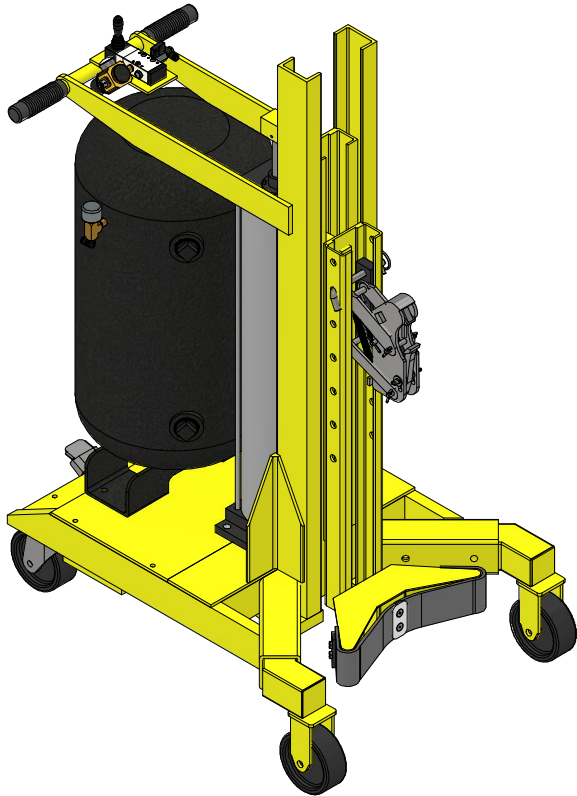

# EASY LIFT AIR POWERED NARROW AISLE DRUM TRANSPORTER

LIFT HEIGHT	LOWERED HEIGHT	ELEVATED HEIGHT
20 in [50.8 cm]	54.3 in [137.9 cm]	70.0 in [177.8 cm]
40 in [101.6 cm]	71.3 in [181.1 cm]	86.0 in [218.4 cm]
48 in [121.9 cm]	78.3 in [198.9 cm]	93.0 in [236.2 cm]
60 in [152.4 cm]	89.3 in [226.8 cm]	104 in [264.2 cm]
72 in [182.9 cm]	95.3 in [242.1 cm]	110 in [279.4 cm]
74 in [188.0 cm]	104.3 in [264.9 cm]	119 in [302.3 cm]

\* Equipment configuration varies based on weight capacity