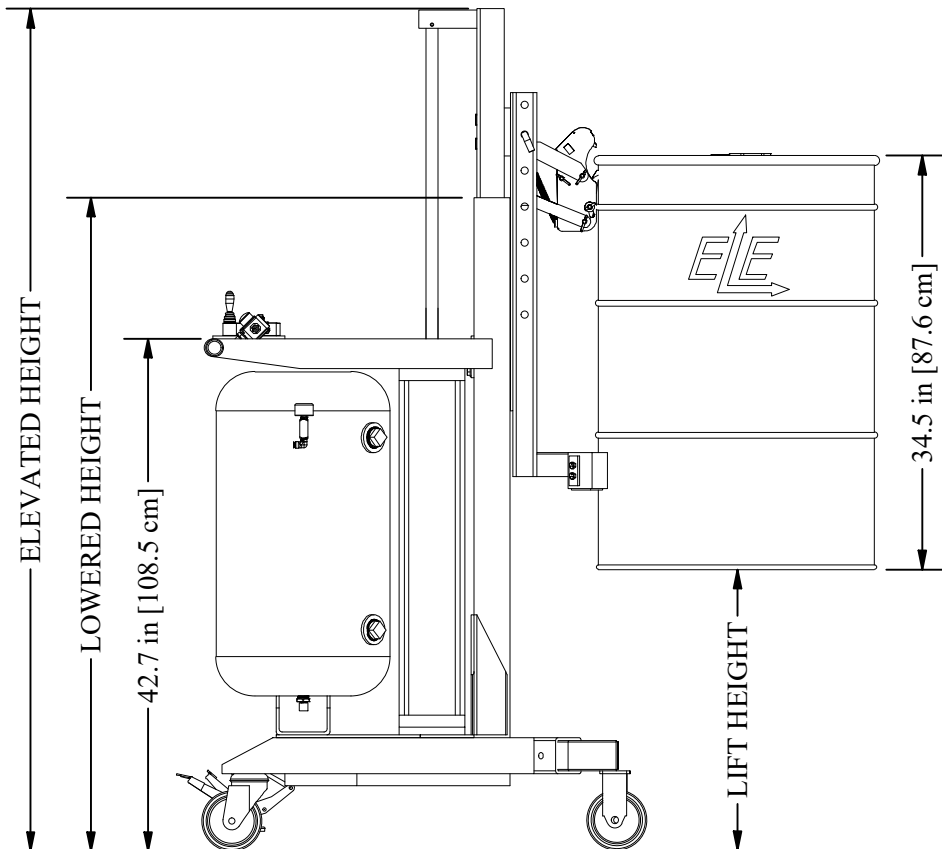

# EASY LIFT AIR POWERED NARROW AISLE DRUM TRANSPORTER

LIFT HEIGHT	LOWERED HEIGHT	ELEVATED HEIGHT
20 in [50.8 cm]	54.3 in [137.9 cm]	70.0 in [177.8 cm]
40 in [101.6 cm]	71.3 in [181.1 cm]	86.0 in [218.4 cm]
48 in [121.9 cm]	78.3 in [198.9 cm]	93.0 in [236.2 cm]
60 in [152.4 cm]	89.3 in [226.8 cm]	104 in [264.2 cm]
72 in [182.9 cm]	95.3 in [242.1 cm]	110 in [279.4 cm]
74 in [188.0 cm]	104.3 in [264.9 cm]	119 in [302.3 cm]

\* Equipment configuration varies based on weight capacity