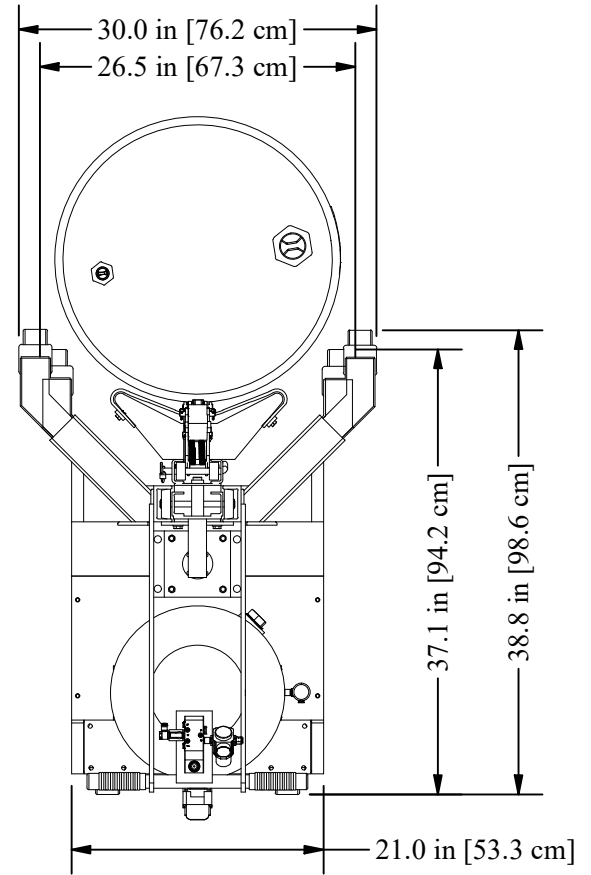

# EASY LIFT AIR POWERED NARROW AISLE DRUM TRANSPORTER

LIFT HEIGHT	LOWERED HEIGHT	ELEVATED HEIGHT
20 in [50.8 cm]	54.3 in [137.9 cm]	70.0 in [177.8 cm]
40 in [101.6 cm]	71.3 in [181.1 cm]	86.0 in [218.4 cm]
48 in [121.9 cm]	78.3 in [198.9 cm]	93.0 in [236.2 cm]
60 in [152.4 cm]	89.3 in [226.8 cm]	104 in [264.2 cm]
72 in [182.9 cm]	95.3 in [242.1 cm]	110 in [279.4 cm]
74 in [188.0 cm]	104.3 in [264.9 cm]	119 in [302.3 cm]

\* Equipment configuration varies based on weight capacity