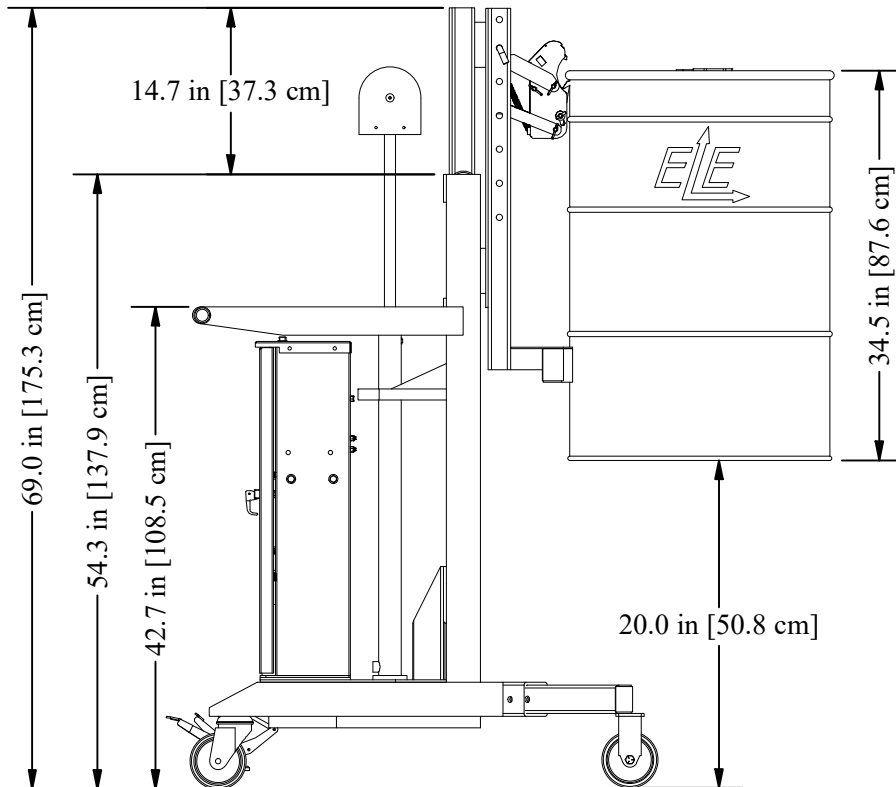

# EASY LIFT DC POWERED ERGONOMIC DRUM TRANSPORTER

EL Leg Detail

EASY LIFT EQUIPMENT CO., INC.  
2 MILL PARK CT.  
NEWARK, DE 19713

MODEL: EL600DC / EL800DC / EL1000DC  
MACHINED WEIGHT: 510 lb [231 kg]  
CAPACITY: 600 lb. [272 kg.] to 1000 lb. [454 kg.]  
VERTICAL LIFT: 20 in. [50.8 cm]