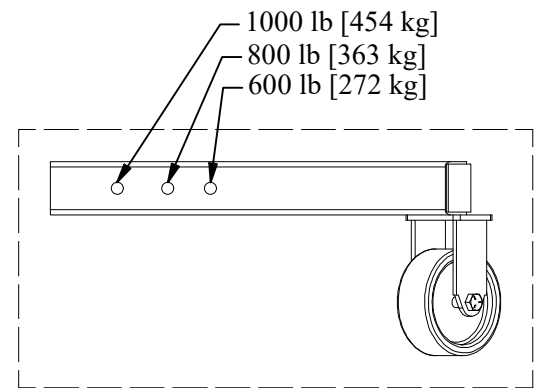

# EASY LIFT DC POWERED ERGONOMIC DRUM TRANSPORTER

EL Leg Detail

EASY LIFT EQUIPMENT CO., INC.  
2 MILL PARK CT.  
NEWARK, DE 19713

MODEL: EL600DC / EL800DC / EL1000DC  
MACHINED WEIGHT: 510 lb [231 kg]  
CAPACITY: 600 lb. [272 kg.] to 1000 lb. [454 kg.]  
VERTICAL LIFT: 20 in. [50.8 cm]