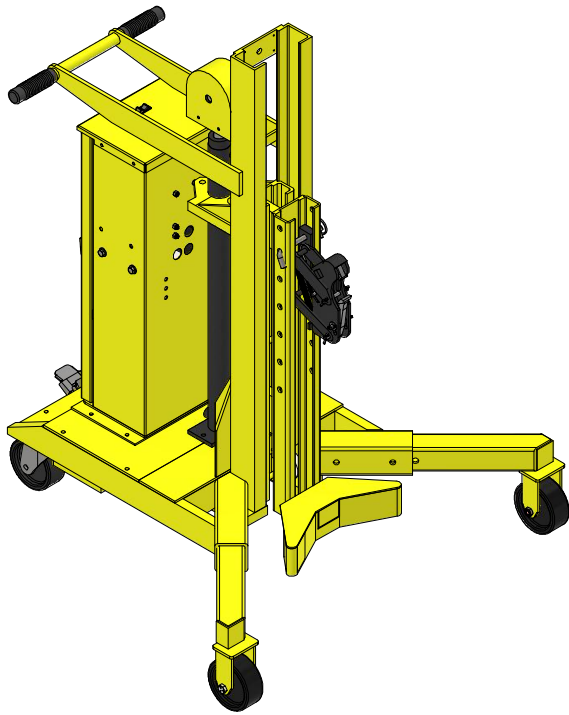

# EASY LIFT DC POWERED ERGONOMIC DRUM TRANSPORTER

EL Leg Detail

EASY LIFT EQUIPMENT CO., INC.  
2 MILL PARK CT.  
NEWARK, DE 19713

MODEL: EL600DC / EL800DC / EL1000DC  
MACHINED WEIGHT: 510 lb [231 kg]  
CAPACITY: 600 lb. [272 kg.] to 1000 lb. [454 kg.]  
VERTICAL LIFT: 20 in. [50.8 cm]