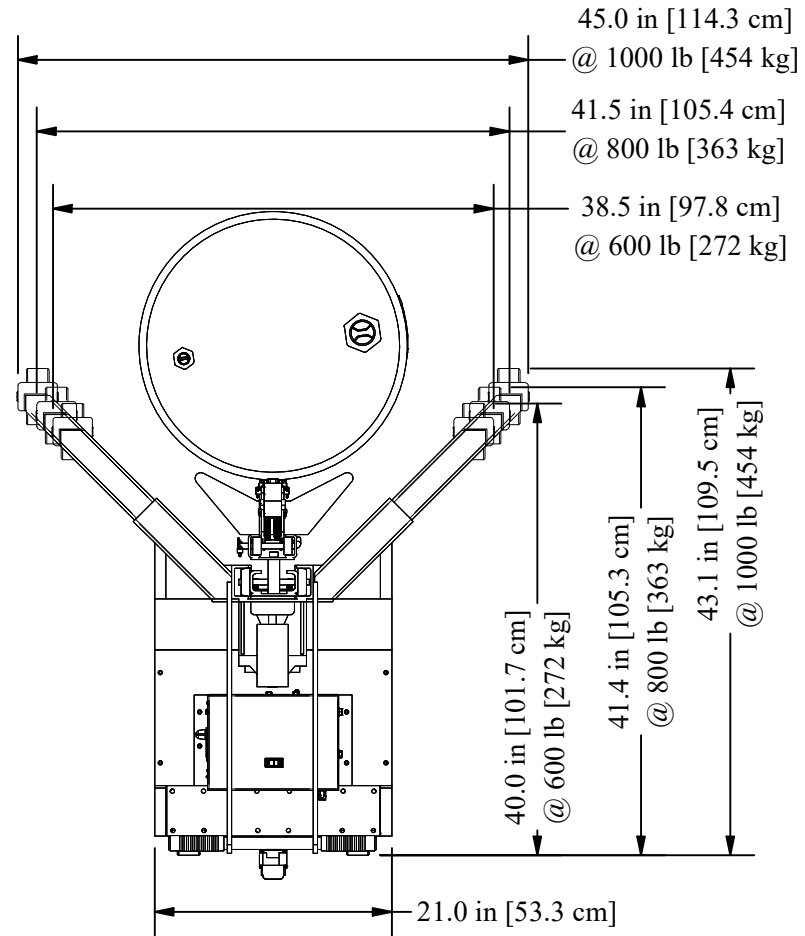

# EASY LIFT DC POWERED ERGONOMIC DRUM TRANSPORTER

EL Leg Detail

EASY LIFT EQUIPMENT CO., INC.  
2 MILL PARK CT.  
NEWARK, DE 19713

MODEL: EL600DC / EL800DC / EL1000DC  
MACHINED WEIGHT: 510 lb [231 kg]  
CAPACITY: 600 lb. [272 kg.] to 1000 lb. [454 kg.]  
VERTICAL LIFT: 20 in. [50.8 cm]