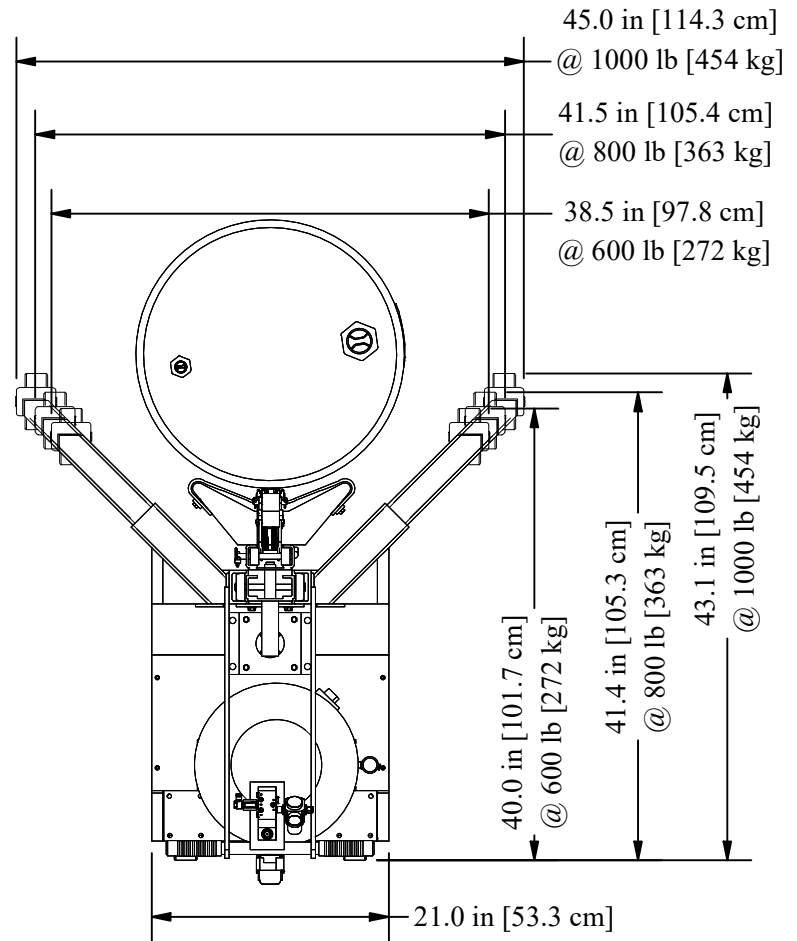

EASY LIFT AIR POWERED ERGONOMIC DRUM TRANSPORTER

EL Leg Detail

EASY LIFT EQUIPMENT CO., INC.
2 MILL PARK CT.
NEWARK, DE 19713

MODEL: EL600A / EL800A / EL1000A
MACHINED WEIGHT: 440 lb [200 kg]
CAPACITY: 600 lb. [272 kg.] to 1000 lb. [454 kg.]
VERTICAL LIFT: 20 in. [50.8 cm]