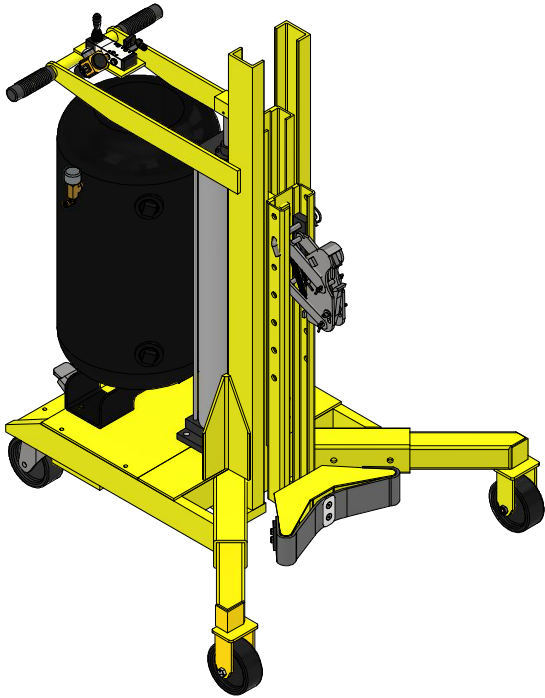

EASY LIFT AIR POWERED ERGONOMIC DRUM TRANSPORTER

EL Leg Detail

EASY LIFT EQUIPMENT CO., INC.
2 MILL PARK CT.
NEWARK, DE 19713

MODEL: EL600A / EL800A / EL1000A
MACHINED WEIGHT: 440 lb [200 kg]
CAPACITY: 600 lb. [272 kg.] to 1000 lb. [454 kg.]
VERTICAL LIFT: 20 in. [50.8 cm]