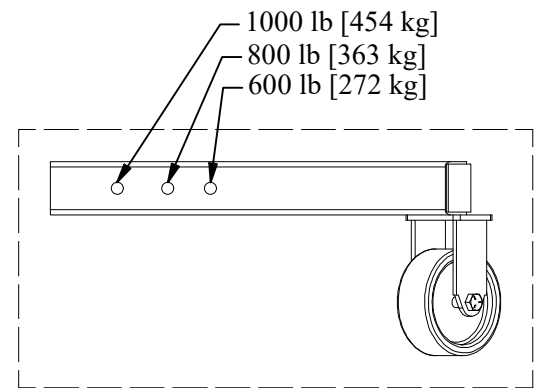

EASY LIFT AIR POWERED ERGONOMIC DRUM TRANSPORTER

EL Leg Detail

EASY LIFT EQUIPMENT CO., INC.
2 MILL PARK CT.
NEWARK, DE 19713

MODEL: EL600A / EL800A / EL1000A
MACHINED WEIGHT: 440 lb [200 kg]
CAPACITY: 600 lb. [272 kg.] to 1000 lb. [454 kg.]
VERTICAL LIFT: 20 in. [50.8 cm]