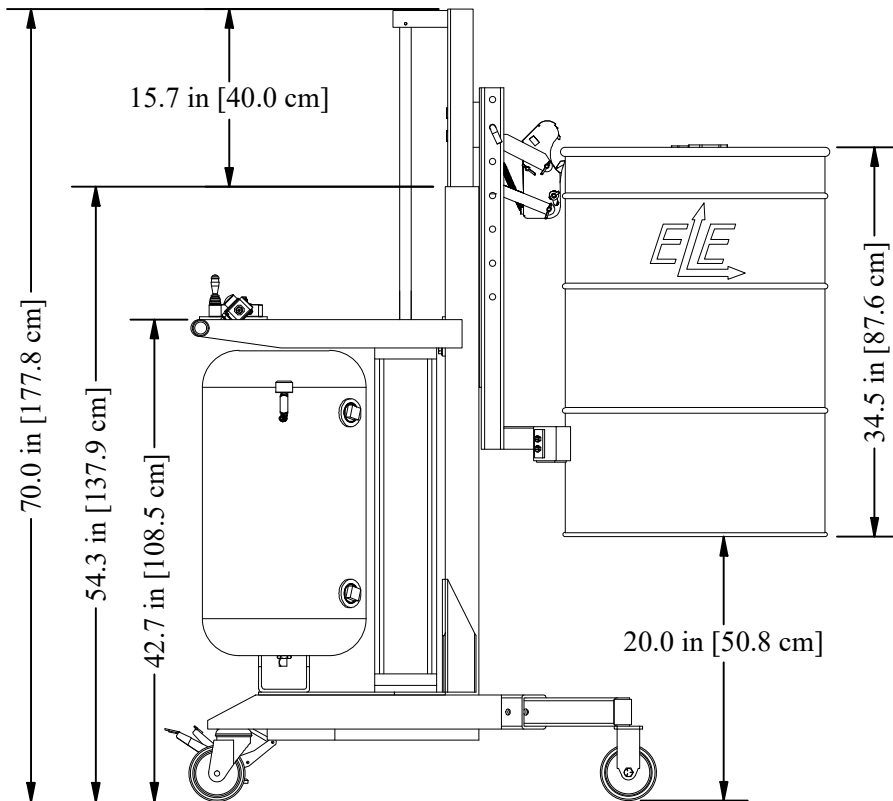

EASY LIFT AIR POWERED ERGONOMIC DRUM TRANSPORTER

EL Leg Detail

EASY LIFT EQUIPMENT CO., INC.
2 MILL PARK CT.
NEWARK, DE 19713

MODEL: EL600A / EL800A / EL1000A
MACHINED WEIGHT: 440 lb [200 kg]
CAPACITY: 600 lb. [272 kg.] to 1000 lb. [454 kg.]
VERTICAL LIFT: 20 in. [50.8 cm]