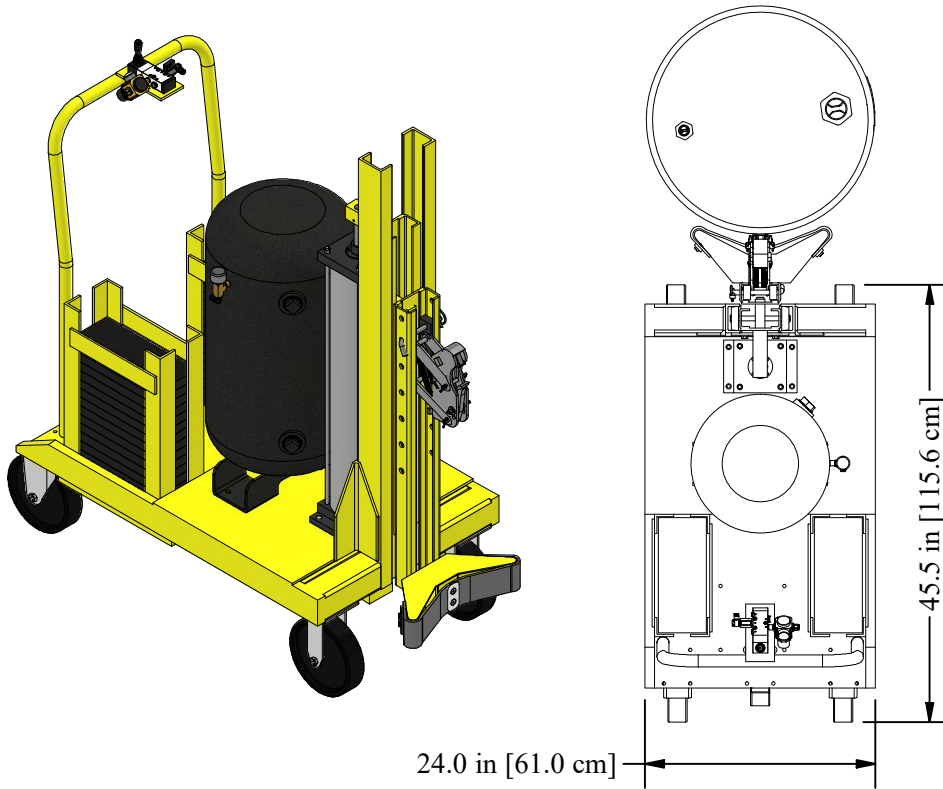

EASY LIFT AIR POWERED COUNTERBALANCED DRUM TRANSPORTER

CAPACITY	COUNTERWEIGHT PER SIDE
400 lb [181 kg]	8
500 lb [227 kg]	10
600 lb [272 kg]	12
700 lb [318 kg]	14
800 lb [363 kg]	16

* Counterweight per side may vary based on equipment configuration

LIFT HEIGHT	LOWERED HEIGHT	ELEVATED HEIGHT
20 in [50.8 cm]	57.8 in [146.8 cm]	73.5 in [186.7 cm]
40 in [101.6 cm]	74.8 in [190.0 cm]	89.5 in [227.3 cm]
48 in [121.9 cm]	81.8 in [207.8 cm]	96.5 in [245.1 cm]
60 in [152.4 cm]	92.8 in [235.7 cm]	107.5 in [273.1 cm]
72 in [182.9 cm]	98.8 in [251.0 cm]	113.5 in [288.3 cm]
74 in [188.0 cm]	107.8 in [273.8 cm]	122.5 in [311.2 cm]