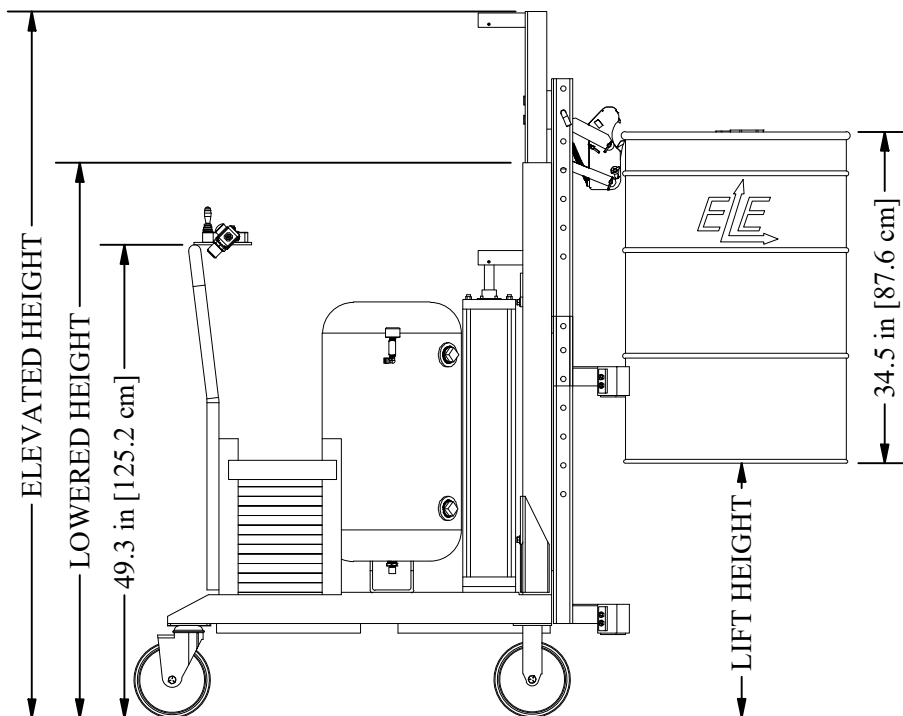

EASY LIFT AIR POWERED COUNTERBALANCED DRUM TRANSPORTER

CAPACITY	COUNTERWEIGHT PER SIDE
400 lb [181 kg]	8
500 lb [227 kg]	10
600 lb [272 kg]	12
700 lb [318 kg]	14
800 lb [363 kg]	16

* Counterweight per side may vary based on equipment configuration

LIFT HEIGHT	LOWERED HEIGHT	ELEVATED HEIGHT
20 in [50.8 cm]	57.8 in [146.8 cm]	73.5 in [186.7 cm]
40 in [101.6 cm]	74.8 in [190.0 cm]	89.5 in [227.3 cm]
48 in [121.9 cm]	81.8 in [207.8 cm]	96.5 in [245.1 cm]
60 in [152.4 cm]	92.8 in [235.7 cm]	107.5 in [273.1 cm]
72 in [182.9 cm]	98.8 in [251.0 cm]	113.5 in [288.3 cm]
74 in [188.0 cm]	107.8 in [273.8 cm]	122.5 in [311.2 cm]